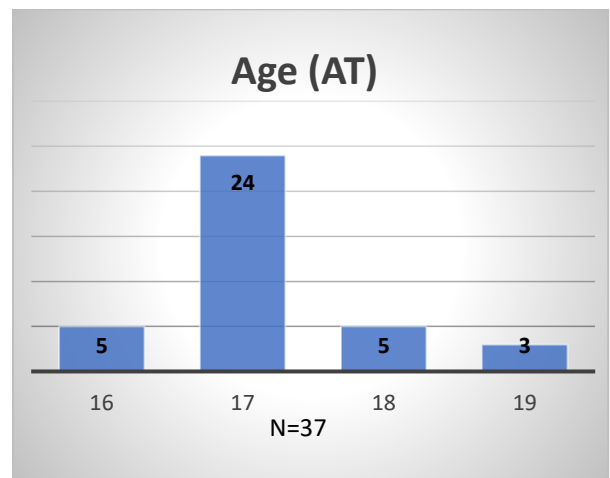

Daily Data Dashboard – April 4, 2023

Demographics for JTDC Population

Tuesday Morning Midnight Count

Total # of probation Involved youth¹: 1,149

¹ Probation Active: Any youth who is pending sentencing with an active social history, has been formally placed on probation or supervision with Cook County Juvenile Probation on the date of the report.

*Age, Gender and Race for Criminal Court population (N=1) is not represented in this report.

Data sources: cFive Supervisor – Probation Population and RMIS – JTDC Population

Daily Data Dashboard – April 4, 2023
Demographics for JTDC Population
Tuesday Morning Midnight Count