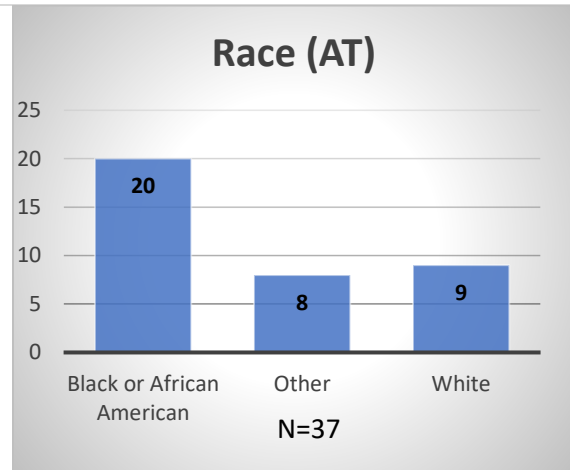

Daily Data Dashboard – April 4, 2023

Demographics for JTDC Population

Tuesday Morning Midnight Count

Total # of probation Involved youth¹: 1,149

¹ Probation Active: Any youth who is pending sentencing with an active social history, has been formally placed on probation or supervision with Cook County Juvenile Probation on the date of the report.

*Age, Gender and Race for Criminal Court population (N=1) is not represented in this report.

Data sources: cFive Supervisor – Probation Population and RMIS – JTDC Population

Daily Data Dashboard – April 4, 2023
Demographics for JTDC Population
Tuesday Morning Midnight Count