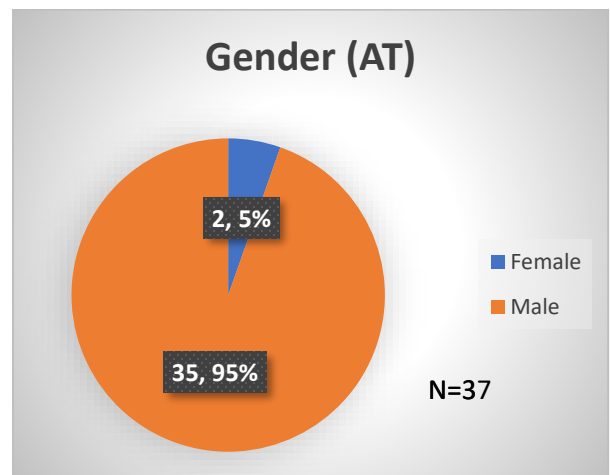

Daily Data Dashboard – April 4, 2023

Demographics for JTDC Population

Tuesday Morning Midnight Count

Total # of probation Involved youth¹: 1,149

¹ Probation Active: Any youth who is pending sentencing with an active social history, has been formally placed on probation or supervision with Cook County Juvenile Probation on the date of the report.

*Age, Gender and Race for Criminal Court population (N=1) is not represented in this report.

Data sources: cFive Supervisor – Probation Population and RMIS – JTDC Population

Daily Data Dashboard – April 4, 2023
Demographics for JTDC Population
Tuesday Morning Midnight Count