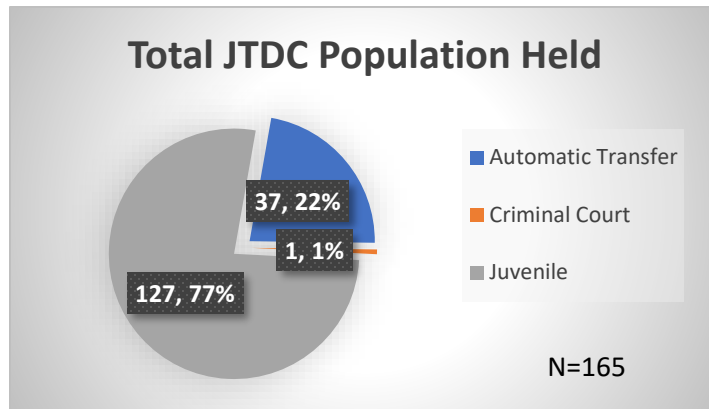

Daily Data Dashboard – April 4, 2023

Demographics for JTDC Population

Tuesday Morning Midnight Count

Total # of probation Involved youth¹: 1,149

¹ Probation Active: Any youth who is pending sentencing with an active social history, has been formally placed on probation or supervision with Cook County Juvenile Probation on the date of the report.

*Age, Gender and Race for Criminal Court population (N=1) is not represented in this report.

Data sources: cFive Supervisor – Probation Population and RMIS – JTDC Population

Daily Data Dashboard – April 4, 2023
Demographics for JTDC Population
Tuesday Morning Midnight Count