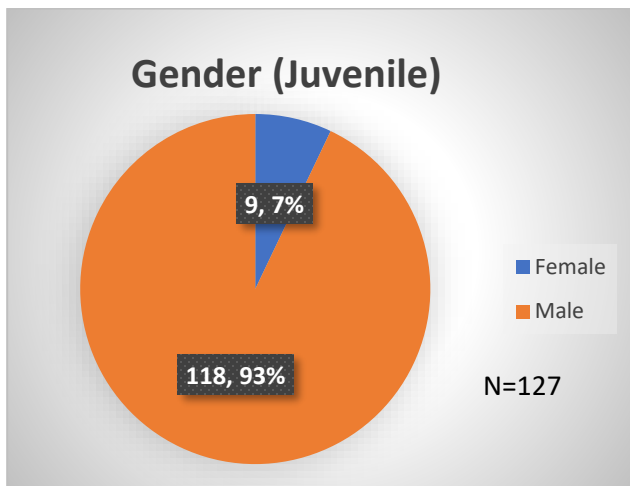

Daily Data Dashboard – April 4, 2023

Demographics for JTDC Population

Tuesday Morning Midnight Count

Total # of probation Involved youth¹: 1,149

¹ Probation Active: Any youth who is pending sentencing with an active social history, has been formally placed on probation or supervision with Cook County Juvenile Probation on the date of the report.

*Age, Gender and Race for Criminal Court population (N=1) is not represented in this report.

Data sources: cFive Supervisor – Probation Population and RMIS – JTDC Population

Daily Data Dashboard – April 4, 2023
Demographics for JTDC Population
Tuesday Morning Midnight Count