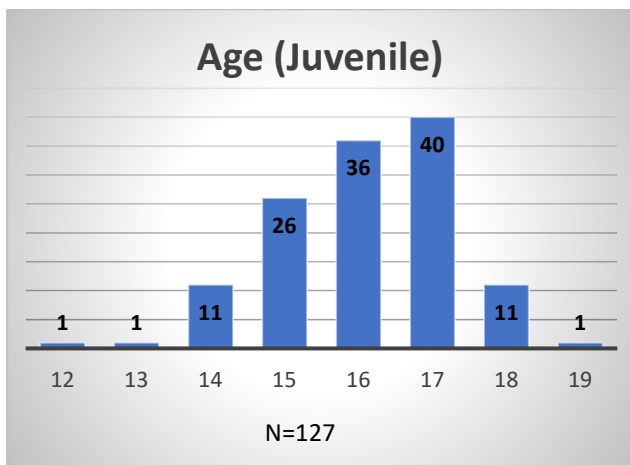

Daily Data Dashboard – April 4, 2023

Demographics for JTDC Population

Tuesday Morning Midnight Count

Total # of probation Involved youth¹: 1,149

¹ Probation Active: Any youth who is pending sentencing with an active social history, has been formally placed on probation or supervision with Cook County Juvenile Probation on the date of the report.

*Age, Gender and Race for Criminal Court population (N=1) is not represented in this report.

Data sources: cFive Supervisor – Probation Population and RMIS – JTDC Population

Daily Data Dashboard – April 4, 2023
Demographics for JTDC Population
Tuesday Morning Midnight Count