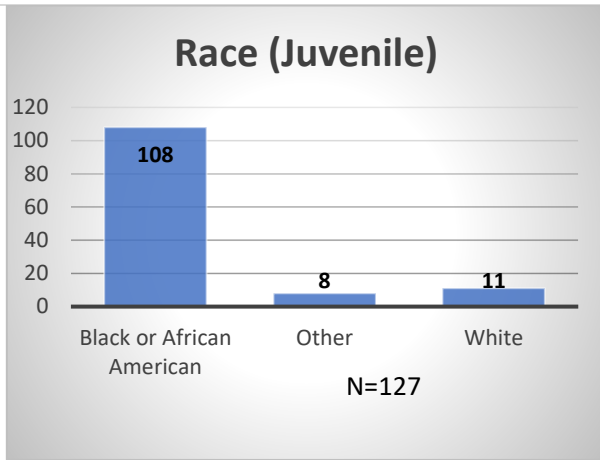

Daily Data Dashboard – April 4, 2023

Demographics for JTDC Population

Tuesday Morning Midnight Count

Total # of probation Involved youth¹: 1,149

¹ Probation Active: Any youth who is pending sentencing with an active social history, has been formally placed on probation or supervision with Cook County Juvenile Probation on the date of the report.

*Age, Gender and Race for Criminal Court population (N=1) is not represented in this report.

Data sources: cFive Supervisor – Probation Population and RMIS – JTDC Population

Daily Data Dashboard – April 4, 2023
Demographics for JTDC Population
Tuesday Morning Midnight Count